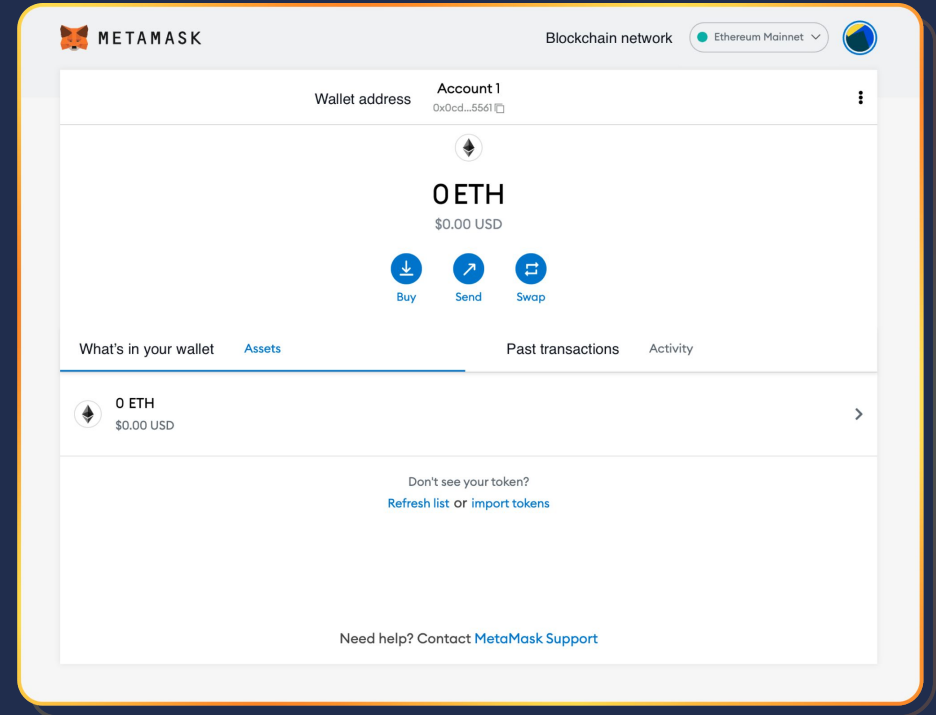

- Your unique wallet address (which people can use to send you funds and NFT's), can be found at the top of the screen. MetaMask allows you to click to copy, which eliminates user-typing errors.

This is a public address, which transparently lives on the blockchain for all to see, including your wallet's contents and transactions. While "anonymous" (meaning you will only be identifiable by this address and not your name, etc.), all wallets are public ledgers.