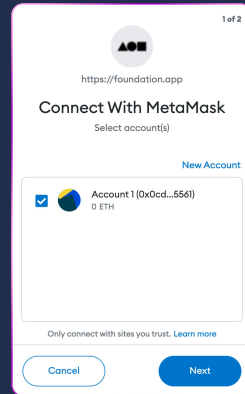

Connecting Wallets

- Some blockchain/Web3 sites are set up to connect to your wallet for services or verification (for example, when you're "minting" something directly from a website).
- When this is the case, you'll see a 'Connect Wallet' button. Clicking will open your Metamask extension and prompt you to sign.

BUT NOTE

- Be careful to only connect to sites you trust and pay attention to the contracts they ask you to sign.