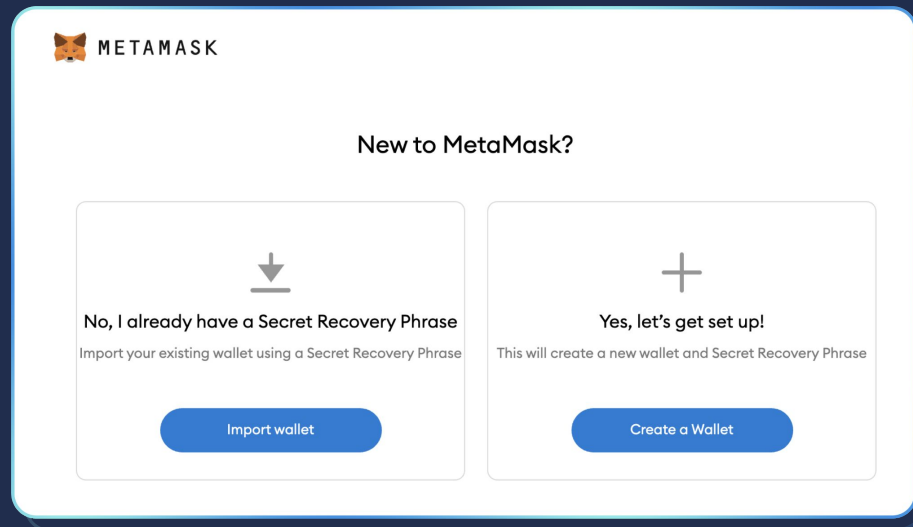

- When you see this screen - assuming you are creating your first wallet - click "Create a Wallet" *

* If you are importing an existing wallet via seed phrase, then there's really no need to be reading this instructional.

Go on, take a walk outside, or call a friend to say "hello." Go ahead, shoo.