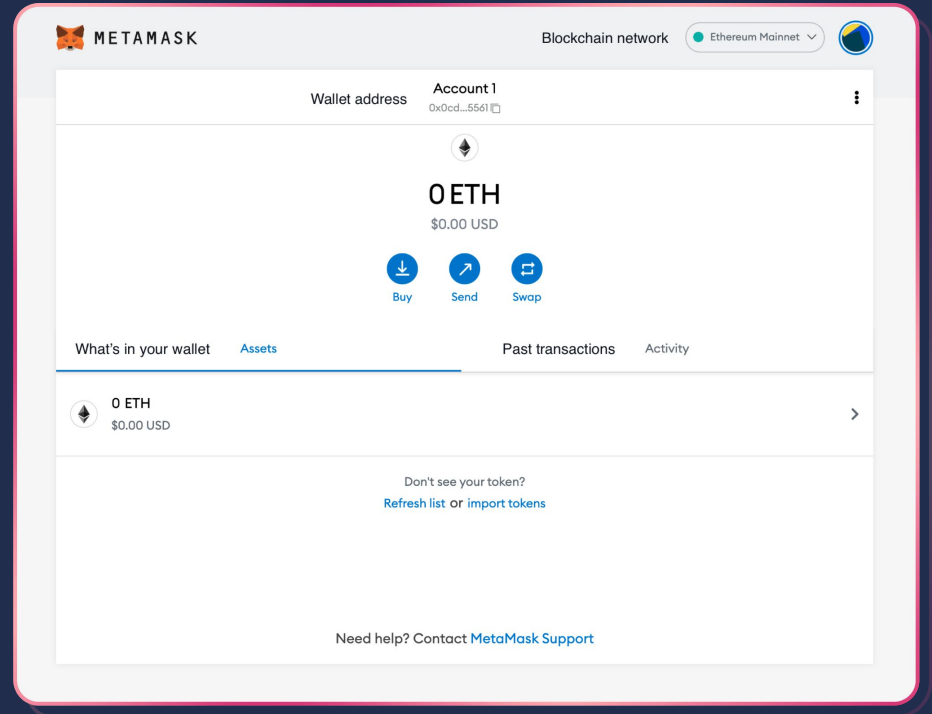

- Funds can be added either by transferring coin to your public wallet address from services like Coinbase, or by clicking “buy” and using a service like Wyre to deposit coin directly from your bank account. There will be service fees.