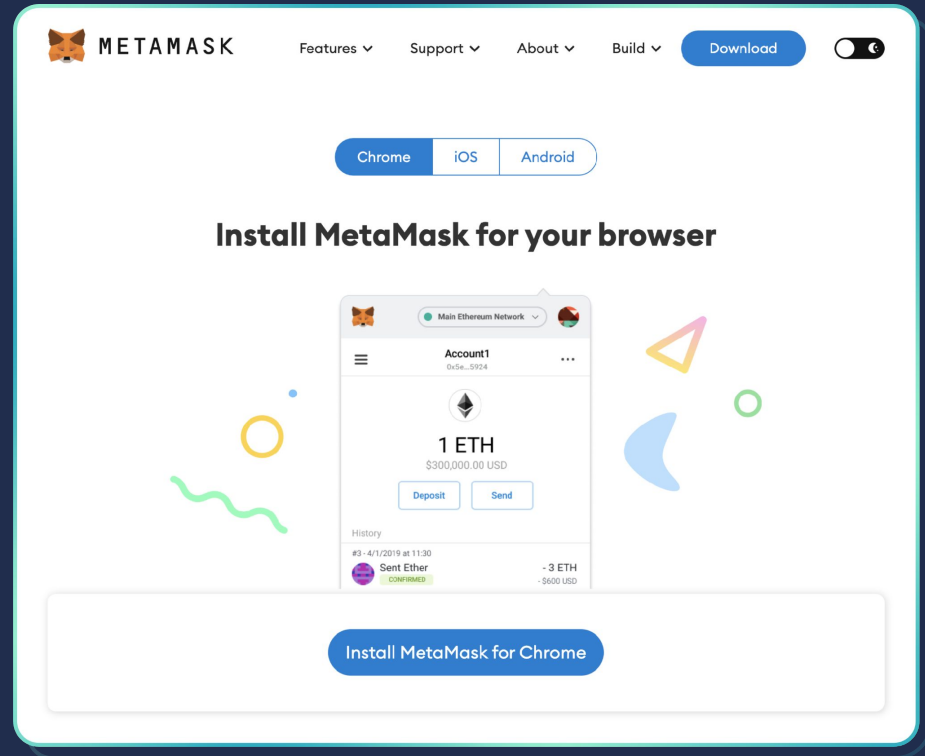

EARTHLING'S
GUIDE TO

THE **METAV**VERSE

How to set up a MetaMask Wallet

Welcome, Earthlings!

Are you ready to start exploring the exhilarating world of cryptocurrency and NFTs?

Not without your wallet, you aren't!

Consider it your passport, your atm card, and your suitcase in Web3.

It's your ticket to everything.

We'll guide you through everything you need to set up a digital wallet and begin your journey!

There are many wallets for many blockchains, but today we are focusing on setting up a **MetaMask** wallet, the most popular wallet for the Ethereum blockchain.

For links and resources for other blockchain wallets, see page 14 of this document.

Let's get started!

- Go to [Metamask.io](https://metamask.io)
- Download and install to the browser of your choice (between Brave, Chrome, Firefox, and Edge).

Note: MetaMask does have wallet apps for iOS and Android, but let's tackle one thing at a time here.

- When you see this screen - assuming you are creating your first wallet - click "Create a Wallet" *